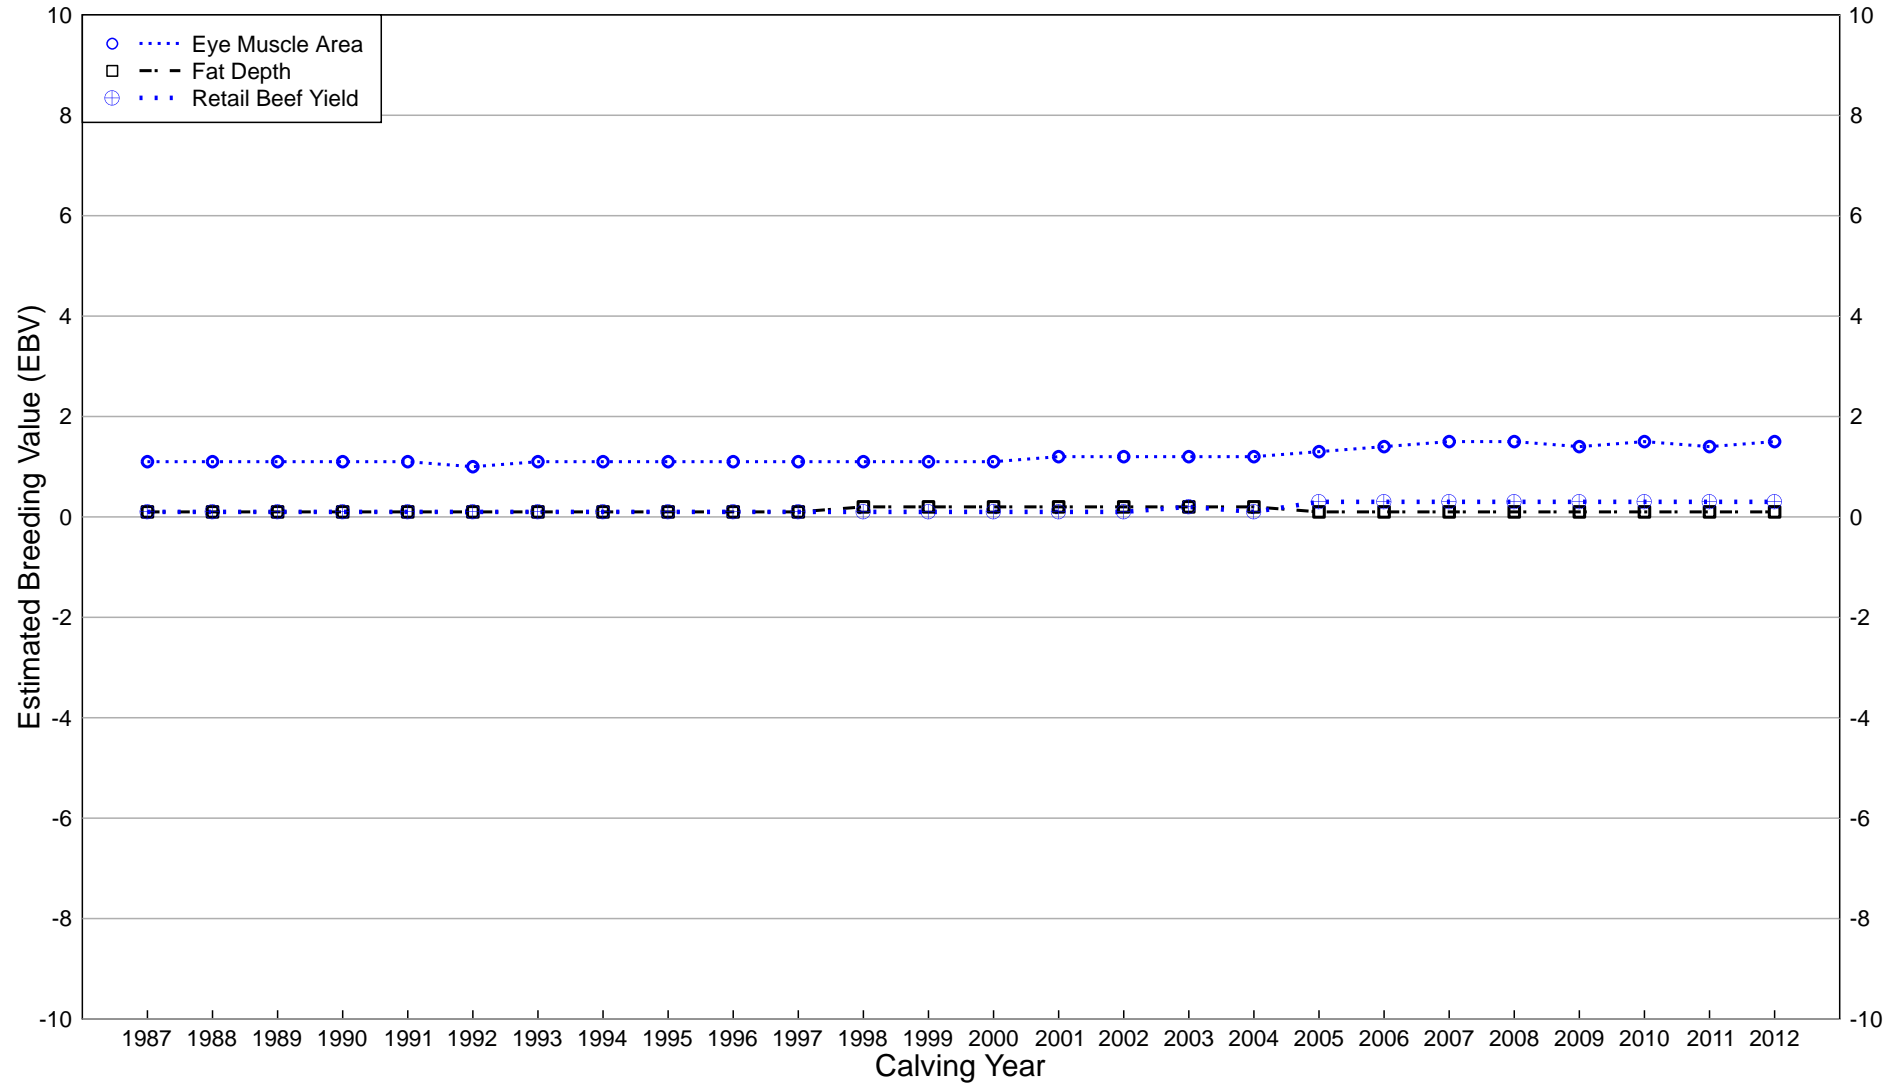

12/03/13

2013 Winter British Blue GROUP BREEDPLAN

Genetic Trends for Carcase Traits for the Breed