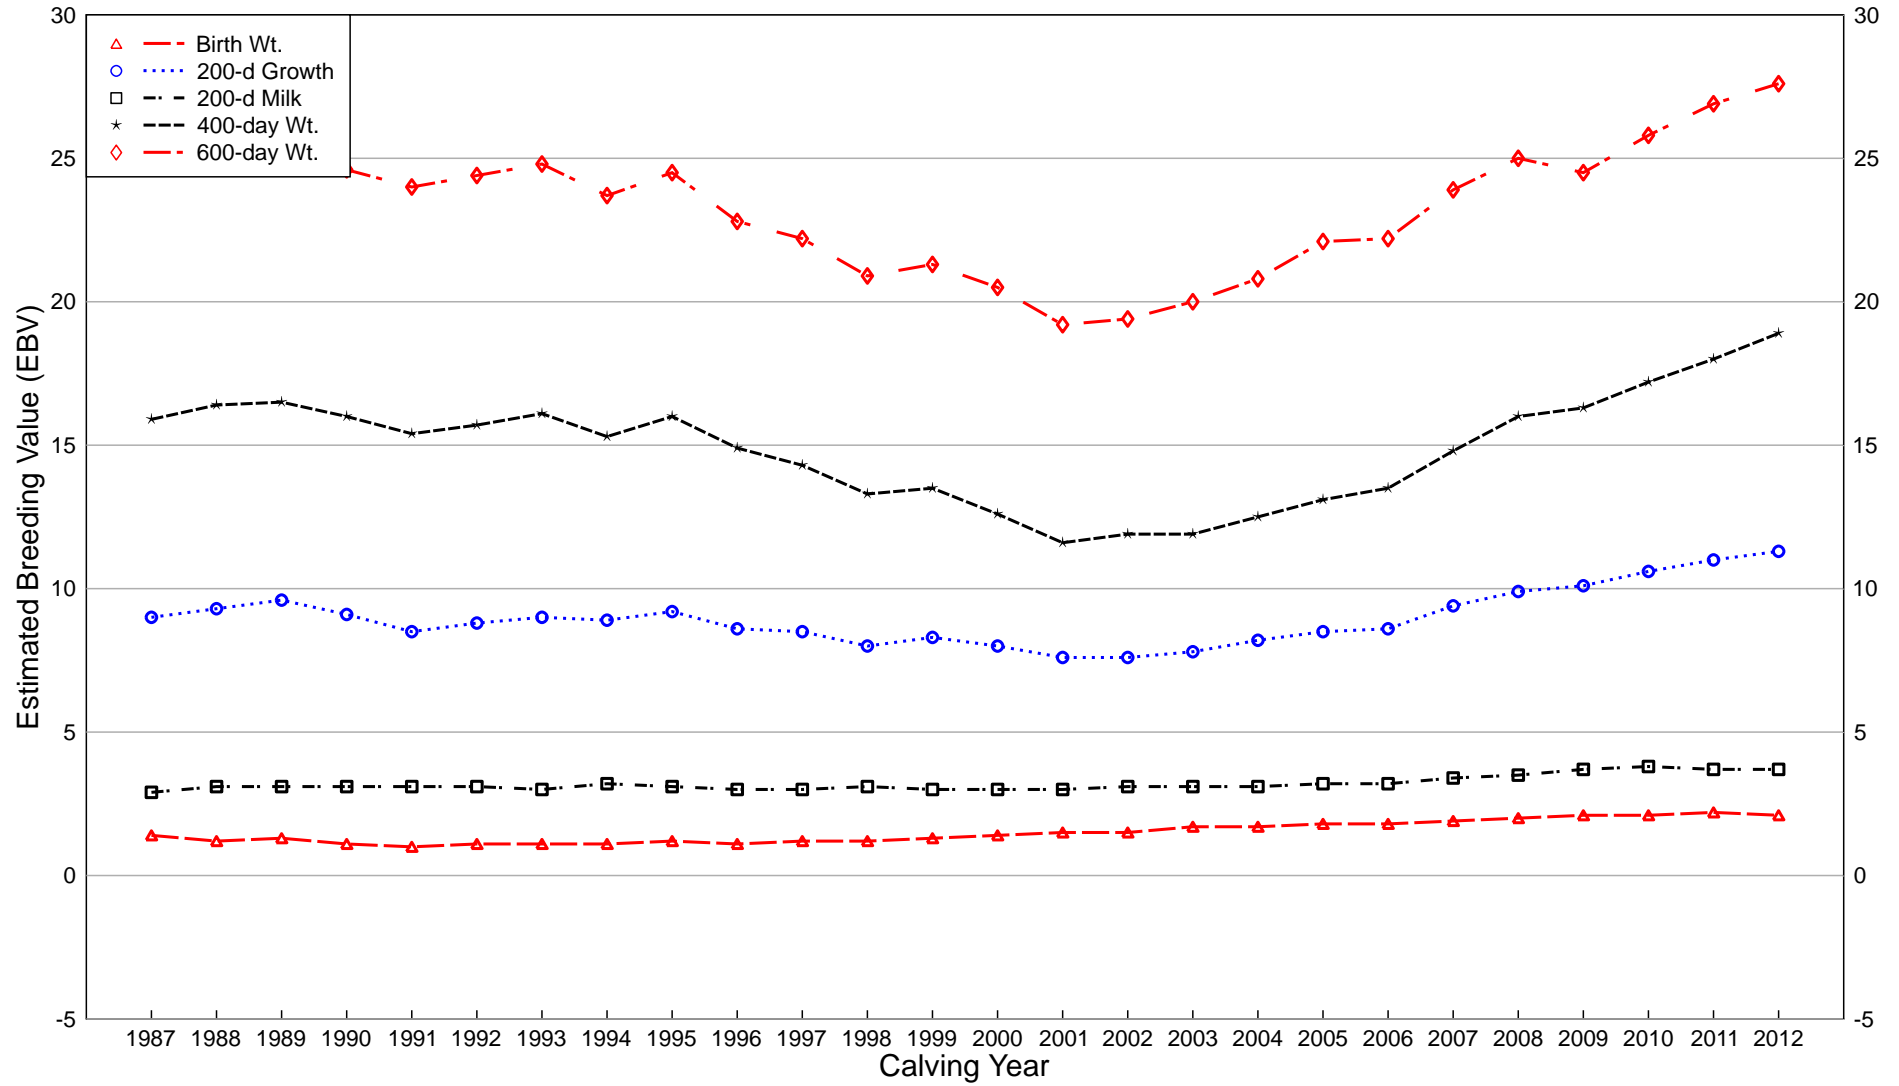

### 2013 Winter British Blue GROUP BREEDPLAN Genetic Trends for Weight Traits for the Breed

12/03/13