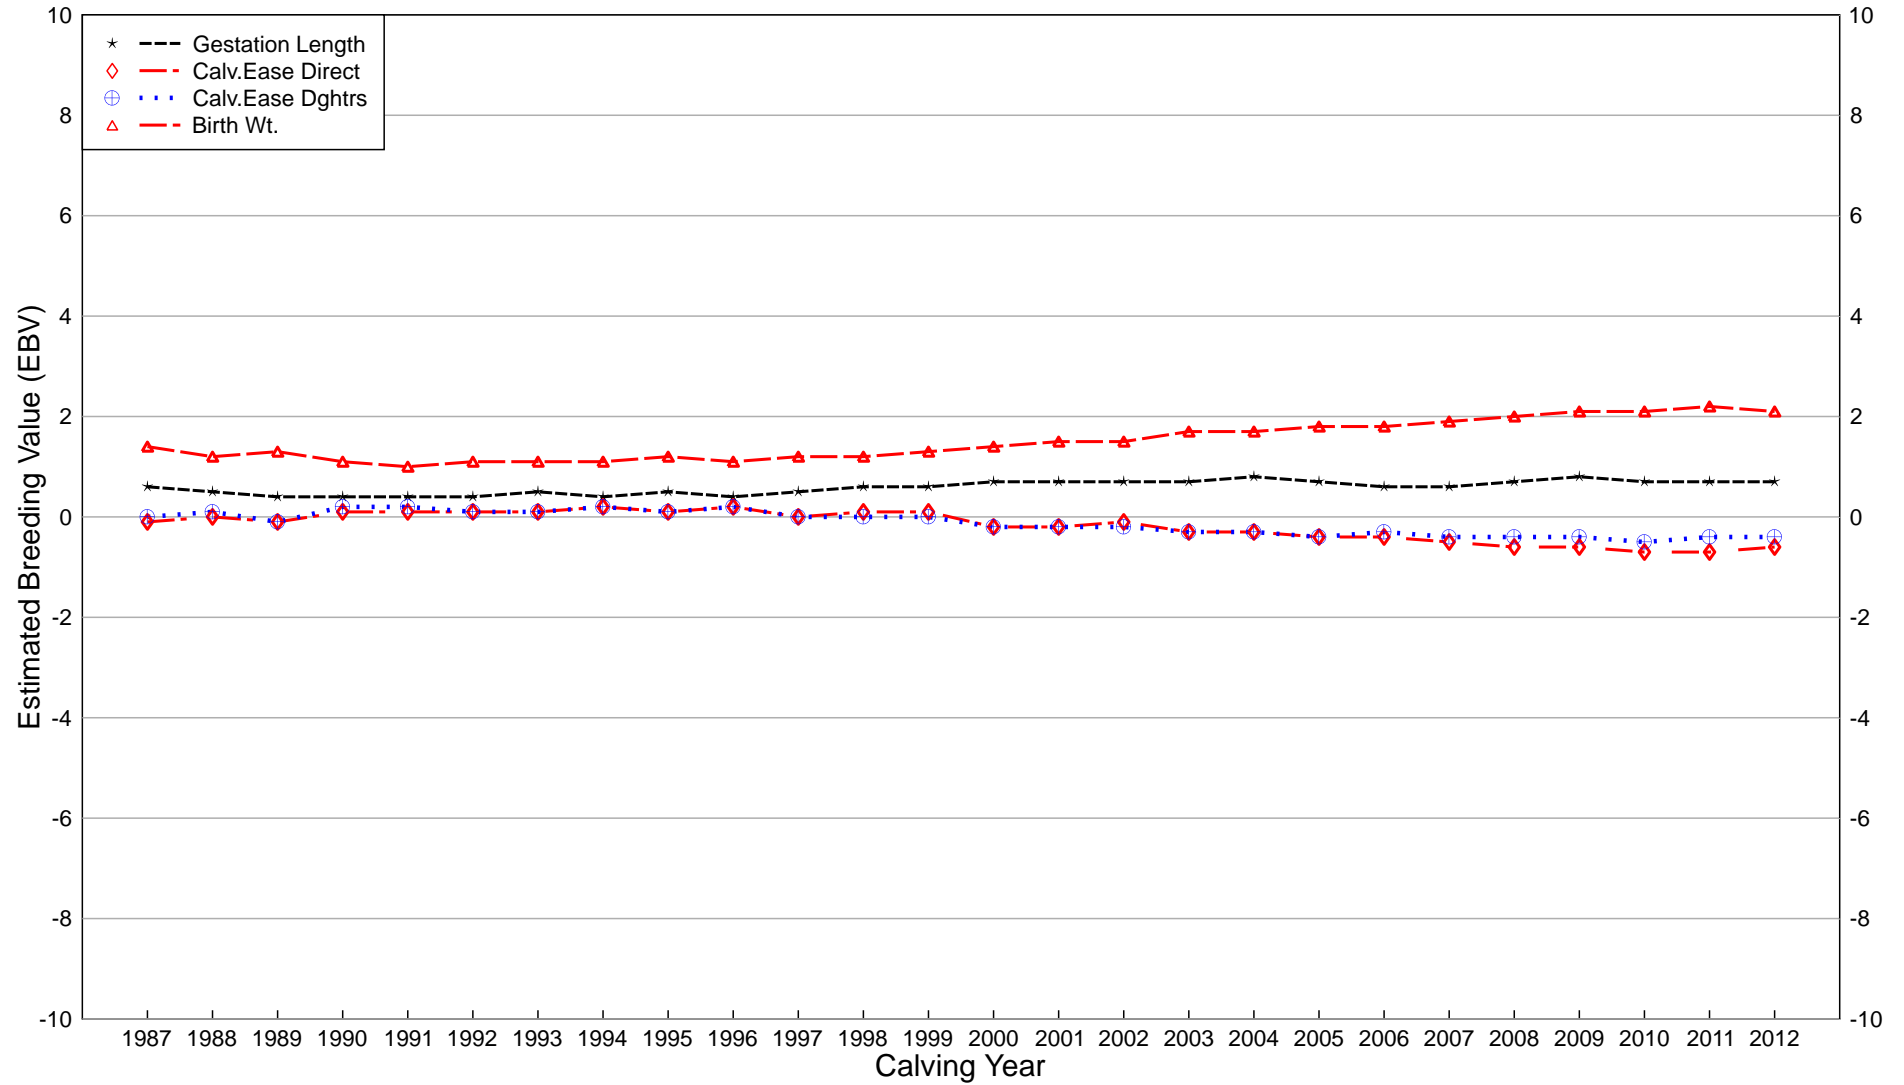

12/03/13

2013 Winter British Blue GROUP BREEDPLAN Genetic Trends for Birth and Fertility Traits for the Breed