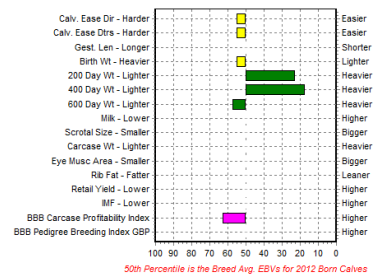

### Top Male Animals

**Almeley Ginola**  
Price in 2013:

**20,000gns**

Sired by:  
Drybarrows Cawdale

EBV Percentiles for ALMELEY GINOLA

**Solway View Flying Colours ET**  
Price in 2013:

**11,000gns**

Sired by:  
Colos Van Daisel

EBV Percentiles for SOLWAY VIEW FLYING COLOURS ET

**Franks Hugger Mugger ET**  
Price in 2013:

**9,000gns**

Sired by:  
Empire D'Ochain

EBV Percentiles for FRANKS HUGGER MUGGER ET

**Almeley Goliwog**  
Price in 2013:

**8,800gns**

Sired by:  
Drybarrows Cawdale

EBV Percentiles for ALMELEY GOLIWOG

**Solway View Gaddafi**  
Price in 2013:

**8,500gns**

Sired by:  
Kelowna Charnock

EBV Percentiles for SOLWAY VIEW GADDAFI

**Bedgebury General Lee ET**  
Price in 2013:

**7,800gns**

Sired by:  
Bringlee Waldo

EBV Percentiles for BEDGEBURY GENERAL LEE ET

**Littlebank Gigolo**  
Price in 2013:

**7,200gns**

Sired by:  
Heros Du Peroy

EBV Percentiles for LITTLEBANK GIGOLO

**Auchenlay Glenisla**  
Price in 2013: