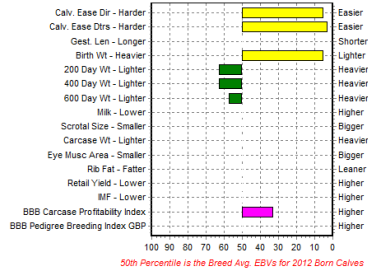

British Blue Cattle Society
Blue Facts

Almeley Gulliver
Price in 2013:
8,200gns

Sired by:
Drybarrows Cawdale

EBV Percentiles for ALMELEY GULLIVER