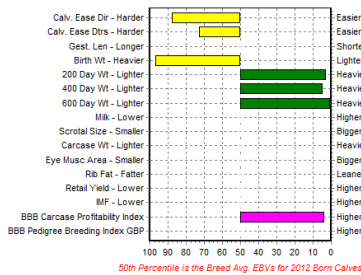

## Top 20 High Priced Animals 2013

### Top Male Animals

**Almeley Ginola**  
Price in 2013:

**20,000gns**

Sired by:  
Drybarrows Cawdale

EBV Percentiles for ALMELEY GINOLA

**Solway View Flying Colours ET**  
Price in 2013:

**11,000gns**

Sired by:  
Colos Van Daisel

EBV Percentiles for SOLWAY VIEW FLYING COLOURS ET

**Franks Hugger Mugger ET**  
Price in 2013:

**9,000gns**

Sired by:  
Empire D'Ochain

EBV Percentiles for FRANKS HUGGER MUGGER ET

**Almeley Goliwog**  
Price in 2013:

**8,800gns**

Sired by:  
Drybarrows Cawdale

EBV Percentiles for ALMELEY GOLIWOG

**Solway View Gaddafi**  
Price in 2013:

**8,500gns**

Sired by:  
Kelowna Charnock

EBV Percentiles for SOLWAY VIEW GADDAFI

**Bedgebury General Lee ET**  
Price in 2013: