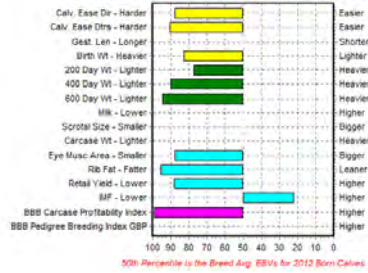

Tanat Georgeous
Price in 2013:
4,000gns

Sired by:
Bringlee Blackstar