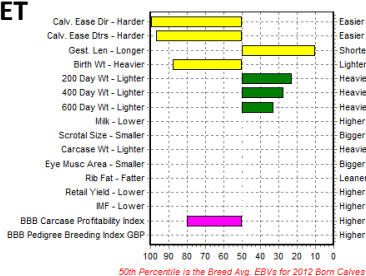

EBV Percentiles for SOLWAY VIEW INDIA ET