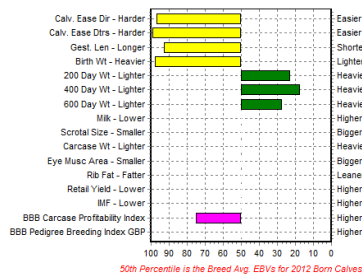

EBV Percentiles for SOLWAY VIEW FLYING COLOURS ET

**Franks Hugger Mugger ET**  
Price in 2013:

**9,000gns**

Sired by:  
Empire D'Ochain

EBV Percentiles for FRANKS HUGGER MUGGER ET

**Almeley Goliwog**  
Price in 2013:

**8,800gns**

Sired by:  
Drybarrows Cawdale

EBV Percentiles for ALMELEY GOLIWOG

**Solway View Gaddafi**  
Price in 2013:

**8,500gns**

Sired by:  
Kelowna Charnock

EBV Percentiles for SOLWAY VIEW GADDAFI

**Bedgebury General Lee ET**  
Price in 2013:

**7,800gns**

Sired by:  
Bringlee Waldo

EBV Percentiles for BEDGEBURY GENERAL LEE ET

**Littlebank Gigolo**  
Price in 2013:

**7,200gns**

Sired by:  
Heros Du Peroy

EBV Percentiles for LITTLEBANK GIGOLO

**Auchenlay Glenisla**  
Price in 2013:

**7,000gns**

Sired by:  
Almeley Webster2

EBV Percentiles for AUCHENLAY GLENISLA

**Dinmore Giorgio ET**  
Price in 2013:

**7,000gns**

Sired by:  
Immense Et 0738  
De Beuraing

EBV Percentiles for DINMORE GIORGIO ET