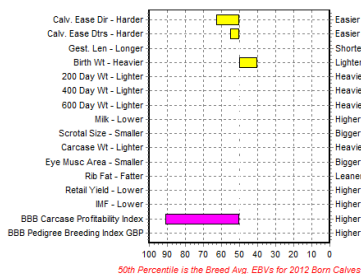

### Top Male Animals

**Almeley Ginola**  
Price in 2013:

**20,000gns**

Sired by:  
Drybarrows Cawdale

EBV Percentiles for ALMELEY GINOLA

**Solway View Flying Colours ET**  
Price in 2013:

**11,000gns**

Sired by:  
Colos Van Daisel

EBV Percentiles for SOLWAY VIEW FLYING COLOURS ET

**Franks Hugger Mugger ET**  
Price in 2013:

**9,000gns**

Sired by:  
Empire D'Ochain

EBV Percentiles for FRANKS HUGGER MUGGER ET

**Almeley Goliwog**  
Price in 2013:

**8,800gns**

Sired by:  
Drybarrows Cawdale

EBV Percentiles for ALMELEY GOLIWOG

**Solway View Gaddafi**  
Price in 2013:

**8,500gns**

Sired by:  
Kelowna Charnock

EBV Percentiles for SOLWAY VIEW GADDAFI

**Bedgebury General Lee ET**  
Price in 2013:

**7,800gns**

Sired by:  
Bringlee Waldo

EBV Percentiles for BEDGEBURY GENERAL LEE ET

**Littlebank Gigolo**  
Price in 2013:

**7,200gns**

Sired by:  
Heros Du Peroy

EBV Percentiles for LITTLEBANK GIGOLO

**Auchenlay Glenisla**  
Price in 2013: