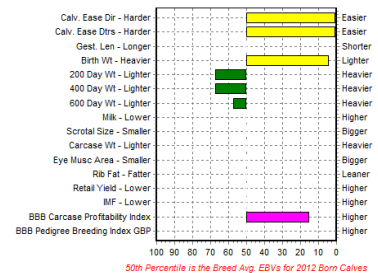

## Top 20 High Priced Animals 2013

### Top Male Animals

**Almeley Ginola**  
Price in 2013:

**20,000gns**

Sired by:  
Drybarrows Cawdale

EBV Percentiles for ALMELEY GINOLA

**Solway View Flying Colours ET**  
Price in 2013:

**11,000gns**

Sired by:  
Colos Van Daisel

EBV Percentiles for SOLWAY VIEW FLYING COLOURS ET

**Franks Hugger Mugger ET**  
Price in 2013:

**9,000gns**

Sired by:  
Empire D'Ochain

EBV Percentiles for FRANKS HUGGER MUGGER ET

**Almeley Goliwog**  
Price in 2013:

**8,800gns**

Sired by:  
Drybarrows Cawdale

EBV Percentiles for ALMELEY GOLIWOG

**Solway View Gaddafi**  
Price in 2013:

**8,500gns**

Sired by:  
Kelowna Charnock

EBV Percentiles for SOLWAY VIEW GADDAFI

**Bedgebury General Lee ET**  
Price in 2013: