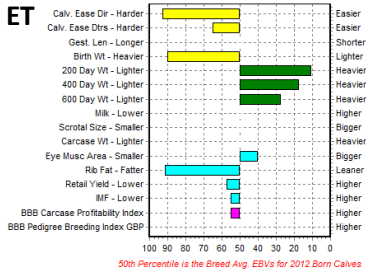

EBV Percentiles for GRAYMAR IRRESISTIBLE ET