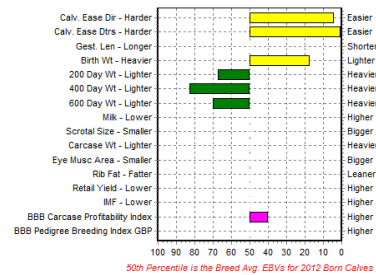

**8,800gns**

Sired by:  
Drybarrows Cawdale

EBV Percentiles for ALMELEY GOLIWOG

**Solway View Gaddafi**  
Price in 2013:

**8,500gns**

Sired by:  
Kelowna Charnock

EBV Percentiles for SOLWAY VIEW GADDAFI

**Bedgebury General Lee ET**  
Price in 2013:

**7,800gns**

Sired by:  
Bringlee Waldo

EBV Percentiles for BEDGEBURY GENERAL LEE ET

**Littlebank Gigolo**  
Price in 2013:

**7,200gns**

Sired by:  
Heros Du Peroy

EBV Percentiles for LITTLEBANK GIGOLO

**Auchenlay Glenisla**  
Price in 2013:

**7,000gns**

Sired by:  
Almeley Webster2

EBV Percentiles for AUCHENLAY GLENISLA

**Dinmore Giorgio ET**  
Price in 2013:

**7,000gns**

Sired by:  
Immense Et 0738  
De Beuraing

EBV Percentiles for DINMORE GIORGIO ET

**Almeley Giggis ET**  
Price in 2013:

**7,000gns**

Sired by:  
Empire D'Ochain

EBV Percentiles for ALMELEY GIGGIS ET

British Blue Cattle Society  
**Blue Facts**

**Almeley Gulliver**  
Price in 2013:  
**8,200gns**