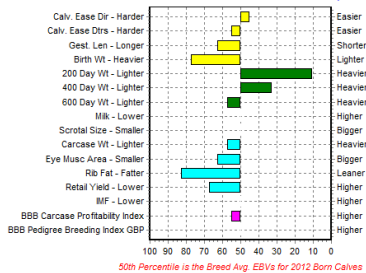

Tweeddale Hatty
Price in 2013:
5,000gns

Sired by:
Tweeddale Ebony