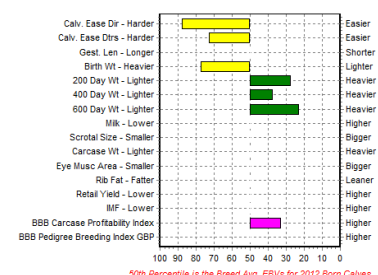

**7,800gns**

Sired by:  
Bringlee Waldo

EBV Percentiles for BEDGEBURY GENERAL LEE ET

**Littlebank Gigolo**  
Price in 2013:

**7,200gns**

Sired by:  
Heros Du Peroy

EBV Percentiles for LITTLEBANK GIGOLO

**Auchenlay Glenisla**  
Price in 2013:

**7,000gns**

Sired by:  
Almeley Webster2

EBV Percentiles for AUCHENLAY GLENISLA

**Dinmore Giorgio ET**  
Price in 2013:

**7,000gns**

Sired by:  
Immense Et 0738  
De Beuraing

EBV Percentiles for DINMORE GIORGIO ET

**Almeley Giggis ET**  
Price in 2013:

**7,000gns**

Sired by:  
Empire D'Ochain

EBV Percentiles for ALMELEY GIGGIS ET

British Blue Cattle Society  
**Blue Facts**

**Almeley Gulliver**  
Price in 2013:  
**8,200gns**

Sired by:  
**Drybarrows Cawdale**

EBV Percentiles for ALMELEY GULLIVER

**Pendle Goliath**  
Price in 2013:  
**6,700gns**

Sired by:  
**Greystone Bonzer**

EBV Percentiles for PENDLE GOLIATH

**Top Female Animals**