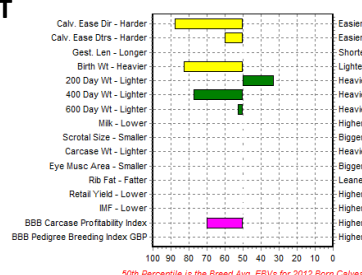

**7,800gns**

Sired by:  
Bringlee Waldo

EBV Percentiles for BEDGEBURY GENERAL LEE ET

**Littlebank Gigolo**  
Price in 2013:

**7,200gns**

Sired by:  
Heros Du Peroy

EBV Percentiles for LITTLEBANK GIGOLO

**Auchenlay Glenisla**  
Price in 2013:

**7,000gns**

Sired by:  
Almeley Webster2

EBV Percentiles for AUCHENLAY GLENISLA

**Dinmore Giorgio ET**  
Price in 2013:

**7,000gns**

Sired by:  
Immense Et 0738  
De Beuraing

EBV Percentiles for DINMORE GIORGIO ET

**Almeley Giggis ET**  
Price in 2013:

**7,000gns**

Sired by:  
Empire D'Ochain

EBV Percentiles for ALMELEY GIGGIS ET

British Blue Cattle Society  
**Blue Facts**

**Almeley Gulliver**  
Price in 2013:  
**8,200gns**

Sired by:  
**Drybarrows Cawdale**

EBV Percentiles for ALMELEY GULLIVER

**Pendle Goliath**  
Price in 2013:  
**6,700gns**

Sired by:  
**Greystone Bonzer**

EBV Percentiles for PENDLE GOLIATH

**Top Female Animals**