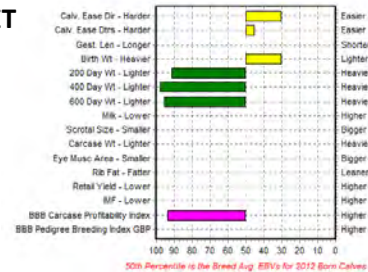

EBV Percentiles for GRAYMAR GLAMOROUS ET