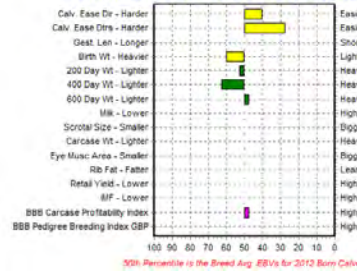

EBV Percentiles for DRIFT HOLLY ET
2014 Winter British Blue BREEDPLAN EBVs (02/04/2014)