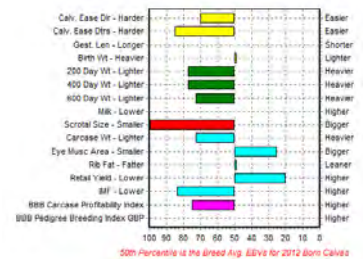

# BLUE FACTS

## Top 20 High Priced Animals 2013

### Top Male Animals

**Almeley Ginola**  
Price in 2013:

**20,000gns**

Sired by:  
Drybarrows Cawdale

EBV Percentiles for ALMELEY GINOLA

**Solway View Flying Colours ET**  
Price in 2013:

**11,000gns**

Sired by:  
Colos Van Daisel

EBV Percentiles for SOLWAY VIEW FLYING COLOURS ET

**Franks Hugger Mugger ET**  
Price in 2013:

**9,000gns**

Sired by:  
Empire D'Ochain

EBV Percentiles for FRANKS HUGGER MUGGER ET

**Almeley Goliwog**  
Price in 2013: