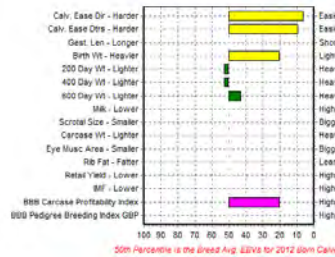

# BLUE FACTS

## Top 20 High Priced Animals 2013

### Top Male Animals

**Almeley Ginola**  
Price in 2013:

**20,000gns**

Sired by:  
Drybarrows Cawdale

EBV Percentiles for ALMELEY GINOLA

**Solway View Flying Colours ET**  
Price in 2013:

**11,000gns**

Sired by:  
Colos Van Daisel

EBV Percentiles for SOLWAY VIEW FLYING COLOURS ET

**Franks Hugger Mugger ET**  
Price in 2013:

**9,000gns**

Sired by:  
Empire D'Ochain

EBV Percentiles for FRANKS HUGGER MUGGER ET

**Almeley Goliwog**  
Price in 2013: