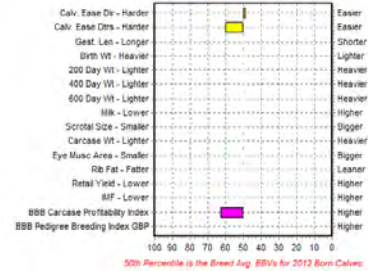

EBV Percentiles for PENDLE GOLIATH