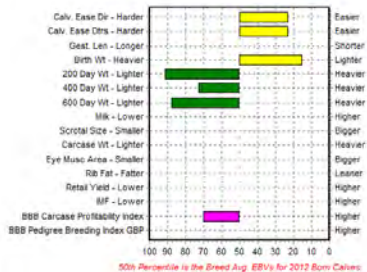

EBV Percentiles for HIGHRIDGE BLUES HARMONY