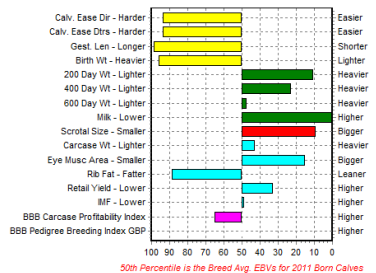

## Hazelwood Jake

A naturally born bull, with over 85% naturally born pedigree calves in the Hazelwood herd to his name. A number of his daughters are calving naturally as heifers. Renowned for longevity, his father lived to 12 years of age.

## Hazelwood King

EBV Percentiles for HAZELWOOD KING ET

|                          |                            |
|--------------------------|----------------------------|
| Sire: Hazelwood Freshman | GS: Hercule De St Fontaine |
|                          | GD: Joconde Du Pre Rosine  |
| Dam: Hazelwood Inca      | GS: Hazelwood Furflow      |
|                          | GD: Hazelwood Fantasia     |

## Henli Wishmaster

EBV Percentiles for HENLI WISHMASTER ET

|                             |                              |
|-----------------------------|------------------------------|
| Sire: Baron Du Bois Bauloye | GS: Affute Du Ry Ossogne     |
|                             | GD: Faradiba Du Bois Bauloye |
| Dam: Bringlee Sandy         | GS: Elite De L'Orgelot       |
|                             | GD: Bringlee Nestor          |