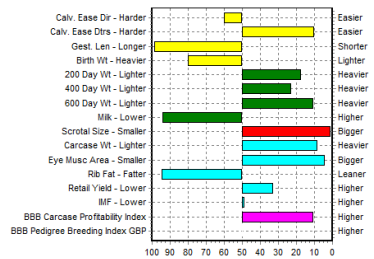

## Twynying Ash Allen

A young, white bull being used extensively with dairy cows with tremendous success. Producing easily born, vigorous, good coloured calves. EBVs in top 1%. Priced very commercially.

## Twynying Ash Troy

Troy is an exceptionally tall, long bull and has produced offspring of the highest quality. He has an excellent EBV with a very high percentage of accuracy and good colour.

EBV Percentiles for TWYNYING ASH TROY (SR) ET