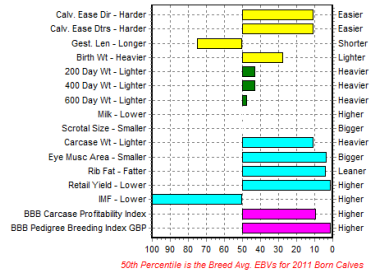

EBV Percentiles for SEIFION DUKE (SR)

Sire: Boothlow Woody	GS: Hazelwood Freshman
	GD: Obstinee De Ronvaux
Dam: Seifion Treasure	GS: Almeley Penguin
	GD: Seifion Petal

Solway View Firecracker

Firecracker was Best Junior Bull & Supreme Champion British Blue at the Royal Highland Show 2011 & Champion Male at the Great Yorkshire Show 2011. An almost all black, very mobile, correct bull, with power, style & excellent muscling.