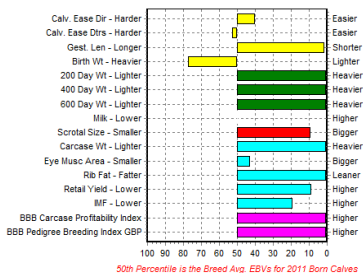

## Kelowna Charnock

EBV Percentiles for KELOWNA CHARNOCK

Sire: Bringlee Volkawagon	GS: Baron Du Bois Bauloye
	GD: Bringlee Sandy
Dam: Kelowna Renee	GS: Hazelwood Jake
	GD: Battlesden Lollipop 2

## Kersey Ebony

EBV Percentiles for KERSEY EBONY (SR)

A striking black and white bull with fine bone, good mobility and plenty of muscle. Ebony's performance figures are outstanding with all his growth EBVs, carcass weight EBV, carcass yield index and pedigree breeding index in the top 1% of the breed.