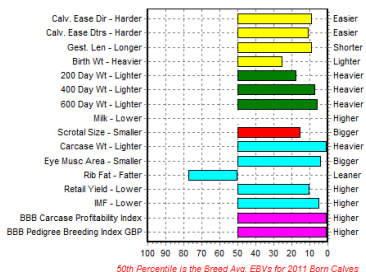

EBV Percentiles for NEW CLOSE COLONEL (SR)

Sire: Mountjoy Utopia	GS: Twyning Ash Nimrod
	GD: Park Popped Out
Dam: Hazelwood Tinkerbelle	GS: Hazelwood Jake
	GD: Hazelwood Madaline