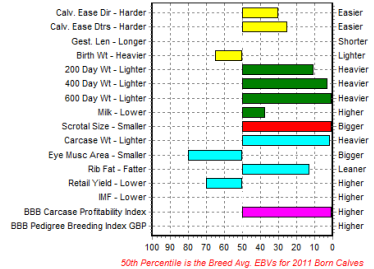

EBV Percentiles for TWYNYING ASH ALLEN

Sire: Twynying Ash Trent

GS: Hazelwood Freshman

GD: Twynying Ash Justina

Dam: Twynying Ash Pauline

GS: Twynying Ash Leader

GD: Twynying Ash Jennifer

Twynying Ash Troy

Troy is an exceptionally tall, long bull and has produced offspring of the highest quality. He has an excellent EBV with a very high percentage of accuracy and good colour.