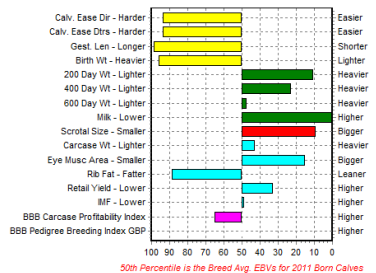

## Hazelwood Jake

A naturally born bull, with over 85% naturally born pedigree calves in the Hazelwood herd to his name. A number of his daughters are calving naturally as heifers. Renowned for longevity, his father lived to 12 years of age.

EBV Percentiles for HAZELWOOD JAKE

Sire: Hazelwood Furlow	GS: Eclatant De La Sucrerie
	GD: Joconde Du Pre Rosine
Dam: Bassibones Guenevere	GS: Ingenieux Du Stordeur
	GD: Bassibones Dawn

## Hazelwood King

EBV Percentiles for HAZELWOOD KING ET

Sire: Hazelwood Freshman	GS: Hercule De St Fontaine
	GD: Joconde Du Pre Rosine
Dam: Hazelwood Inca	GS: Hazelwood Furlow
	GD: Hazelwood Fantasia

## Henli Wishmaster

EBV Percentiles for HENLI WISHMASTER ET

Sire: Baron Du Bois Bauloye	GS: Affute Du Ry Ossogne
	GD: Faradiba Du Bois Bauloye
Dam: Bringlee Sandy	GS: Elite De L'Orgelot
	GD: Bringlee Nestor