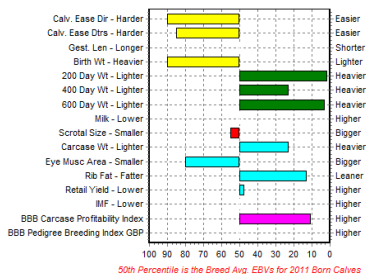

Tweeddale Fireman

EBV Percentiles for TWEEDDALE FIREMAN ET

Sire: Tintin De My	GS: Opium De Chocqueune
	GD: Rose De My
Dam: Genesis De Boulogne	GS: Cubitus De Pre Rosine
	GD: Glorieuse De La Verte Vallee

Twyning Ash Admiral

A white son of Troy, extremely easy-calving history top 1% EBV for both carcasses Yield Index and Pedigree Breeding Index. Recommended for dairy cows, sucklers and pedigree use.