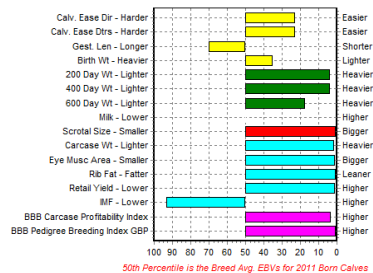

EBV Percentiles for BALLYGRANGE ALEX