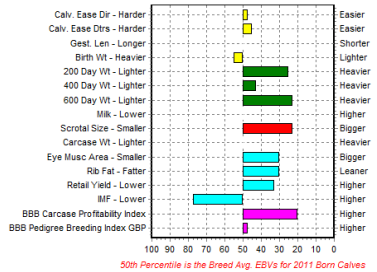

EBV Percentiles for BLACK N BLUE DIESEL ET

Sire: Label De Spy	GS: Urbi De Bois Borsu
	GD: Volka De Somme
Dam: Black n Blue UK.com	GS: Serum D'Anloy
	GD: Black n Blue Princess

Bluebell Conor

Bluebell Conor is a tall, very correct stylish modern bull. Sired by the great bull Empire. His dam is a massive cow that has bred many Irish Champions. Conor was All Ireland Calf Champion in 2009. His first calves born have tremendous style.