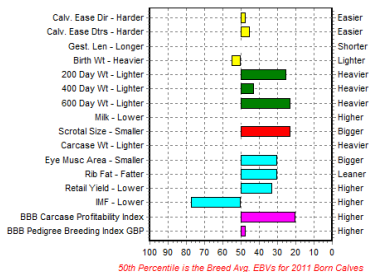

EBV Percentiles for BLACK N BLUE DIESEL ET

Sire: Label De Spy	GS: Urbi De Bois Borsu
	GD: Volka De Somme
Dam: Black n Blue UK.com	GS: Serum D'Anloy
	GD: Black n Blue Princess

Bluebell Conor

Bluebell Conor is a tall, very correct stylish modern bull. Sired by the great bull Empire. His dam is a massive cow that has bred many Irish Champions. Conor was All Ireland Calf Champion in 2009. His first calves born have tremendous style.