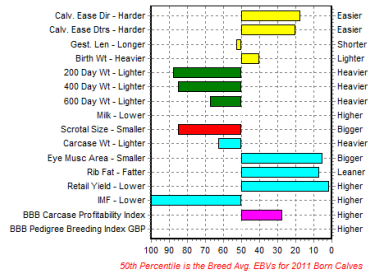

EBV Percentiles for BLUEGRASS DARKSTAR (SR) ET

Sire: Dafydd D'Ochain	GS: Gigolo D'Ochain
	GD: Adoree D'Ochain
Dam: Ridge Dean Uptown Girl	GS: Visconti De St Fontaine
	GD: Ridge Dean Rascal

Bringlee Derry

A tall, mobile bull with exceptional growth (970kg at 23 months) from two proven bloodlines combining the best of British and Belgian genetics. Full DNA Parentage.