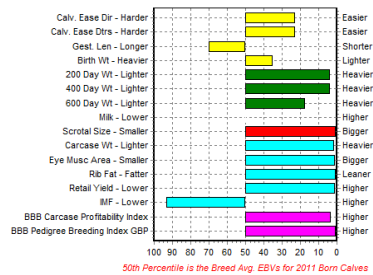

EBV Percentiles for BALLYGRANGE ALEX