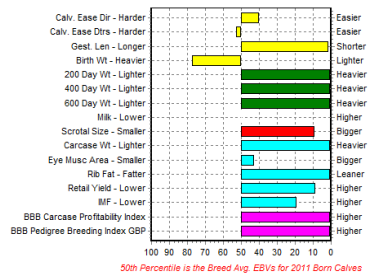

## Henli Wishmaster

EBV Percentiles for HENLI WISHMASTER ET

|                             |                              |
|-----------------------------|------------------------------|
| Sire: Baron Du Bois Bauloye | GS: Affute Du Ry Ossogne     |
|                             | GD: Faradiba Du Bois Bauloye |
| Dam: Bringlee Sandy         | GS: Elite De L'Orgelot       |
|                             | GD: Bringlee Nestor          |

## Kelowna Charnock

EBV Percentiles for KELOWNA CHARNOCK

|                           |                           |
|---------------------------|---------------------------|
| Sire: Bringlee Volkawagon | GS: Baron Du Bois Bauloye |
|                           | GD: Bringlee Sandy        |
| Dam: Kelowna Renee        | GS: Hazelwood Jake        |
|                           | GD: Battlesden Lollipop 2 |

## Kersey Ebony

EBV Percentiles for KERSEY EBONY (SR)

A striking black and white bull with fine bone, good mobility and plenty of muscle. Ebony's performance figures are outstanding with all his growth EBVs, carcass weight EBV, carcass yield index and pedigree breeding index in the top 1% of the breed.