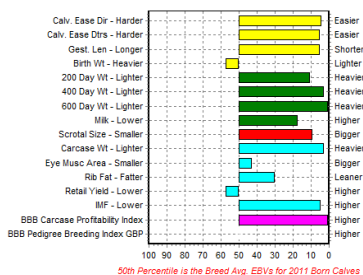

Paulern Verdi

EBV Percentiles for PAULERN VERDI (SR)

Sire: Tamhorn Sumo	GS: Affute Du Ry Ossogne
	GD: Leverhulme Nimbus
Dam: Paulern Little Dean	GS: Jardinier De La Bonne Raie
	GD: Tintock Fleur

www.semenstore.co.uk

www.britishbluecattle.org

Wanting to buy semen? But don't have a computer – Contact the office on 01768 88775 and we will make it happen!