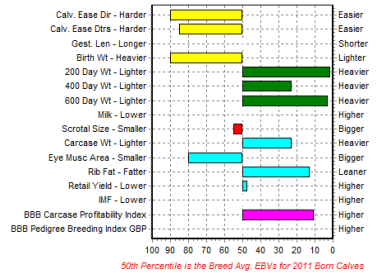

Tweeddale Fireman

EBV Percentiles for TWEEDDALE FIREMAN ET

Sire: Tintin De My	GS: Opium De Chocqueune
	GD: Rose De My
Dam: Genesis De Boulogne	GS: Cubitus De Pre Rosine
	GD: Glorieuse De La Verte Vallee

Twyning Ash Admiral

A white son of Troy, extremely easy-calving history top 1% EBV for both carcasses Yield Index and Pedigree Breeding Index. Recommended for dairy cows, sucklers and pedigree use.