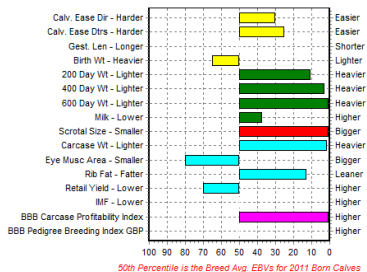

EBV Percentiles for TWYNYING ASH ALLEN

Sire: Twynying Ash Trent

GS: Hazelwood Freshman

GD: Twynying Ash Justina

Dam: Twynying Ash Pauline

GS: Twynying Ash Leader

GD: Twynying Ash Jennifer

Twynying Ash Troy

Troy is an exceptionally tall, long bull and has produced offspring of the highest quality. He has an excellent EBV with a very high percentage of accuracy and good colour.