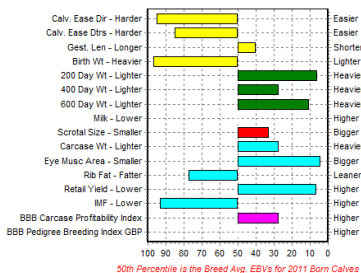

## Bluegrass Darkstar

Darkstar is very correct, full of style with excellent locomotion and a fantastic pedigree. Superb carcase figures with retail eye muscle area and meat yield in the top 5%. Above Breed average for calving ease.

## Bringlee Derry

A tall, mobile bull with exceptional growth (970kg at 23 months) from two proven bloodlines combining the best of British and Belgian genetics. Full DNA Parentage.

EBV Percentiles for BRINGLEE DERRY (SR) ET

## Greenfield Amazon

One of the most successful Blak Du Baty sons. Junior, Male & Reserve Supreme Champion RUAS 2007. Progeny have been born naturally. First sons to over £4000 at Moira Apr 2011.

EBV Percentiles for GREENFIELD AMAZON

## Hazelwood Jake

A naturally born bull, with over 85% naturally born pedigree calves in the Hazelwood herd to his name. A number of his daughters are calving naturally as heifers. Renowned for longevity, his father lived to 12 years of age.