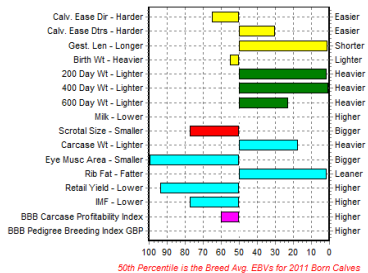

## Bluegrass Darkstar

Darkstar is very correct, full of style with excellent locomotion and a fantastic pedigree. Superb carcase figures with retail eye muscle area and meat yield in the top 5%. Above Breed average for calving ease.

EBV Percentiles for BLUEGRASS DARKSTAR (SR) ET

|                             |                             |
|-----------------------------|-----------------------------|
| Sire: Dafydd D'Ochain       | GS: Gigolo D'Ochain         |
|                             | GD: Adoree D'Ochain         |
| Dam: Ridge Dean Uptown Girl | GS: Visconti De St Fontaine |
|                             | GD: Ridge Dean Rascal       |

## Bringlee Derry

A tall, mobile bull with exceptional growth (970kg at 23 months) from two proven bloodlines combining the best of British and Belgian genetics. Full DNA Parentage.

EBV Percentiles for BRINGLEE DERRY (SR) ET