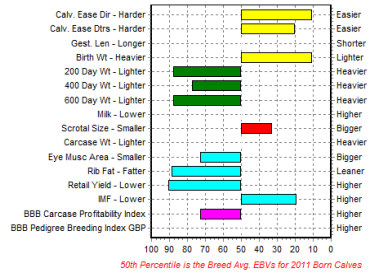

Kelowna Charnock

EBV Percentiles for KELOWNA CHARNOCK

Sire: Bringlee Volkawagon	GS: Baron Du Bois Bauloye
	GD: Bringlee Sandy
Dam: Kelowna Renee	GS: Hazelwood Jake
	GD: Battlesden Lollipop 2

Kersey Ebony

A striking black and white bull with fine bone, good mobility and plenty of muscle. Ebony's performance figures are outstanding with all his growth EBVs, carcass weight EBV, carcass yield index and pedigree breeding index in the top 1% of the breed.