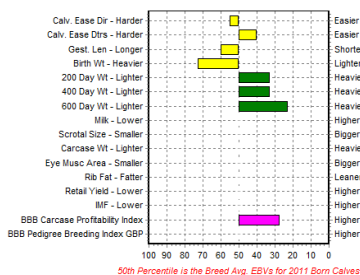

EBV Percentiles for BLUEBELL CONOR ET (SR)