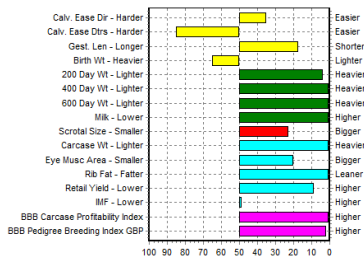

EBV Percentiles for TWYNING ASH UNITED