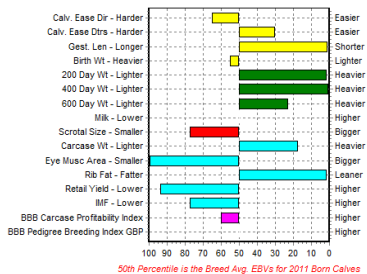

## Bluegrass Darkstar

Darkstar is very correct, full of style with excellent locomotion and a fantastic pedigree. Superb carcase figures with retail eye muscle area and meat yield in the top 5%. Above Breed average for calving ease.

EBV Percentiles for BLUEGRASS DARKSTAR (SR) ET

Sire: Dafydd D'Ochain	GS: Gigolo D'Ochain
	GD: Adoree D'Ochain
Dam: Ridge Dean Uptown Girl	GS: Visconti De St Fontaine
	GD: Ridge Dean Rascal

## Bringlee Derry

A tall, mobile bull with exceptional growth (970kg at 23 months) from two proven bloodlines combining the best of British and Belgian genetics. Full DNA Parentage.

EBV Percentiles for BRINGLEE DERRY (SR) ET