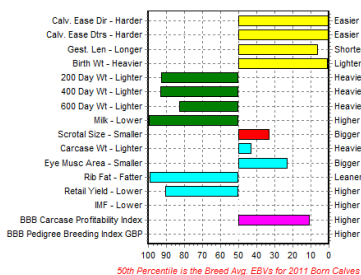

EBV Percentiles for HAZELWOOD JAKE