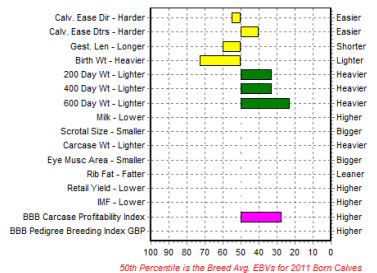

EBV Percentiles for BLUEBELL CONOR ET (SR)