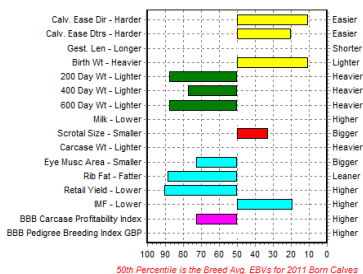

## Henli Wishmaster

EBV Percentiles for HENLI WISHMASTER ET

Sire: Baron Du Bois Bauloye	GS: Affute Du Ry Ossogne
	GD: Faradiba Du Bois Bauloye
Dam: Bringlee Sandy	GS: Elite De L'Orgelot
	GD: Bringlee Nestor

[www.semenstore.co.uk](http://www.semenstore.co.uk)

[www.britishbluecattle.org](http://www.britishbluecattle.org)

Wanting to buy semen? But don't have a computer – Contact the office on 01768 88775 and we will make it happen!

## Kelowna Charnock

EBV Percentiles for KELOWNA CHARNOCK

Sire: Bringlee Volkawagon	GS: Baron Du Bois Bauloye
	GD: Bringlee Sandy
Dam: Kelowna Renee	GS: Hazelwood Jake
	GD: Battlesden Lollipop 2

## Kersey Ebony

EBV Percentiles for KERSEY EBONY (SR)

A striking black and white bull with fine bone, good mobility and plenty of muscle. Ebony's performance figures are outstanding with all his growth EBVs, carcass weight EBV, carcass yield index and pedigree breeding index in the top 1% of the breed.