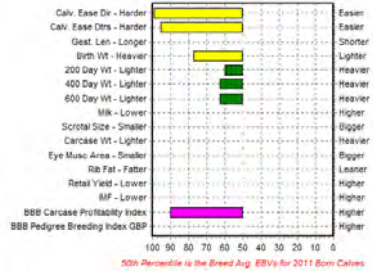

EBV Percentiles for ANNANWATER DASH (SR) ET

Sire: Flash D'Izier	GS: Haricot De Mehongne
	GD: Decision D'Izier
Dam: Annanwater Astra	GS: Nonours De Wihogne
	GD: Springfield Tinga

Ballygrange Alex