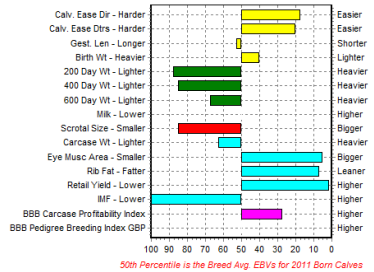

EBV Percentiles for BLUEGRASS DARKSTAR (SR) ET

Sire: Dafydd D'Ochain	GS: Gigolo D'Ochain
	GD: Adoree D'Ochain
Dam: Ridge Dean Uptown Girl	GS: Visconti De St Fontaine
	GD: Ridge Dean Rascal

Bringlee Derry

A tall, mobile bull with exceptional growth (970kg at 23 months) from two proven bloodlines combining the best of British and Belgian genetics. Full DNA Parentage.