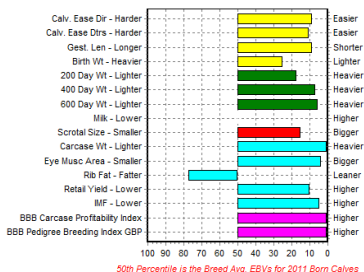

EBV Percentiles for NEW CLOSE COLONEL (SR)

Sire: Mountjoy Utopia	GS: Twyning Ash Nimrod
	GD: Park Popped Out
Dam: Hazelwood Tinkerbell	GS: Hazelwood Jake
	GD: Hazelwood Madaline