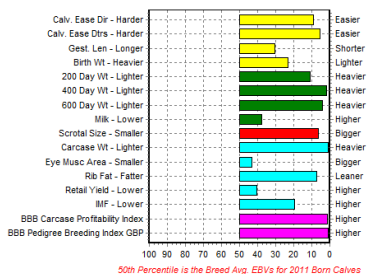

## Tweeddale Fireman

EBV Percentiles for TWEEDDALE FIREMAN ET

|                          |                                  |
|--------------------------|----------------------------------|
| Sire: Tintin De My       | GS: Opium De Chocqueune          |
|                          | GD: Rose De My                   |
| Dam: Genesis De Boulogne | GS: Cubitus De Pre Rosine        |
|                          | GD: Glorieuse De La Verte Vallee |

## Twyning Ash Admiral

A white son of Troy, extremely easy-calving history top 1% EBV for both carcasses Yield Index and Pedigree Breeding Index. Recommended for dairy cows, sucklers and pedigree use.

EBV Percentiles for TWYNING ASH ADMIRAL (SR)