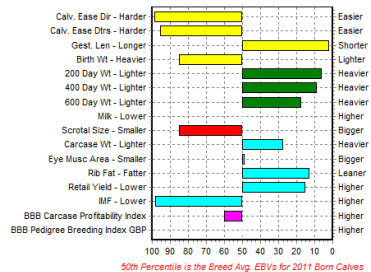

EBV Percentiles for SOLWAY VIEW FIRECRACKER (SR) ET