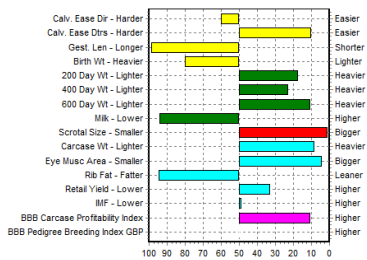

## Twynying Ash Allen

A young, white bull being used extensively with dairy cows with tremendous success. Producing easily born, vigorous, good coloured calves. EBVs in top 1%. Priced very commercially.

## Twynying Ash Troy

Troy is an exceptionally tall, long bull and has produced offspring of the highest quality. He has an excellent EBV with a very high percentage of accuracy and good colour.

EBV Percentiles for TWYNYING ASH TROY (SR) ET