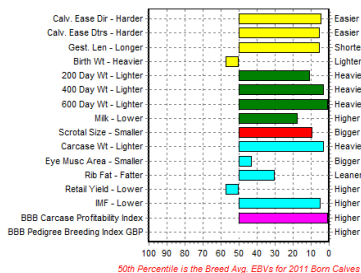

Paulern Verdi

EBV Percentiles for PAULERN VERDI (SR)

Sire: Tamhorn Sumo	GS: Affute Du Ry Ossogne
	GD: Leverhulme Nimbus
Dam: Paulern Little Dean	GS: Jardinier De La Bonne Raie
	GD: Tintock Fleur

www.semenstore.co.uk

www.britishbluecattle.org

Wanting to buy semen? But don't have a computer – Contact the office on 01768 88775 and we will make it happen!