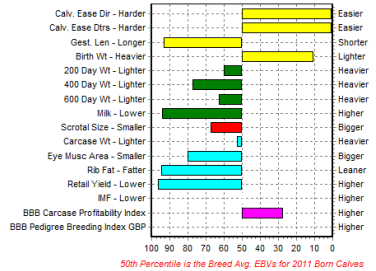

Hazelwood King

EBV Percentiles for HAZELWOOD KING ET

Sire: Hazelwood Freshman	GS: Hercule De St Fontaine
	GD: Joconde Du Pre Rosine
Dam: Hazelwood Inca	GS: Hazelwood Furlow
	GD: Hazelwood Fantasia